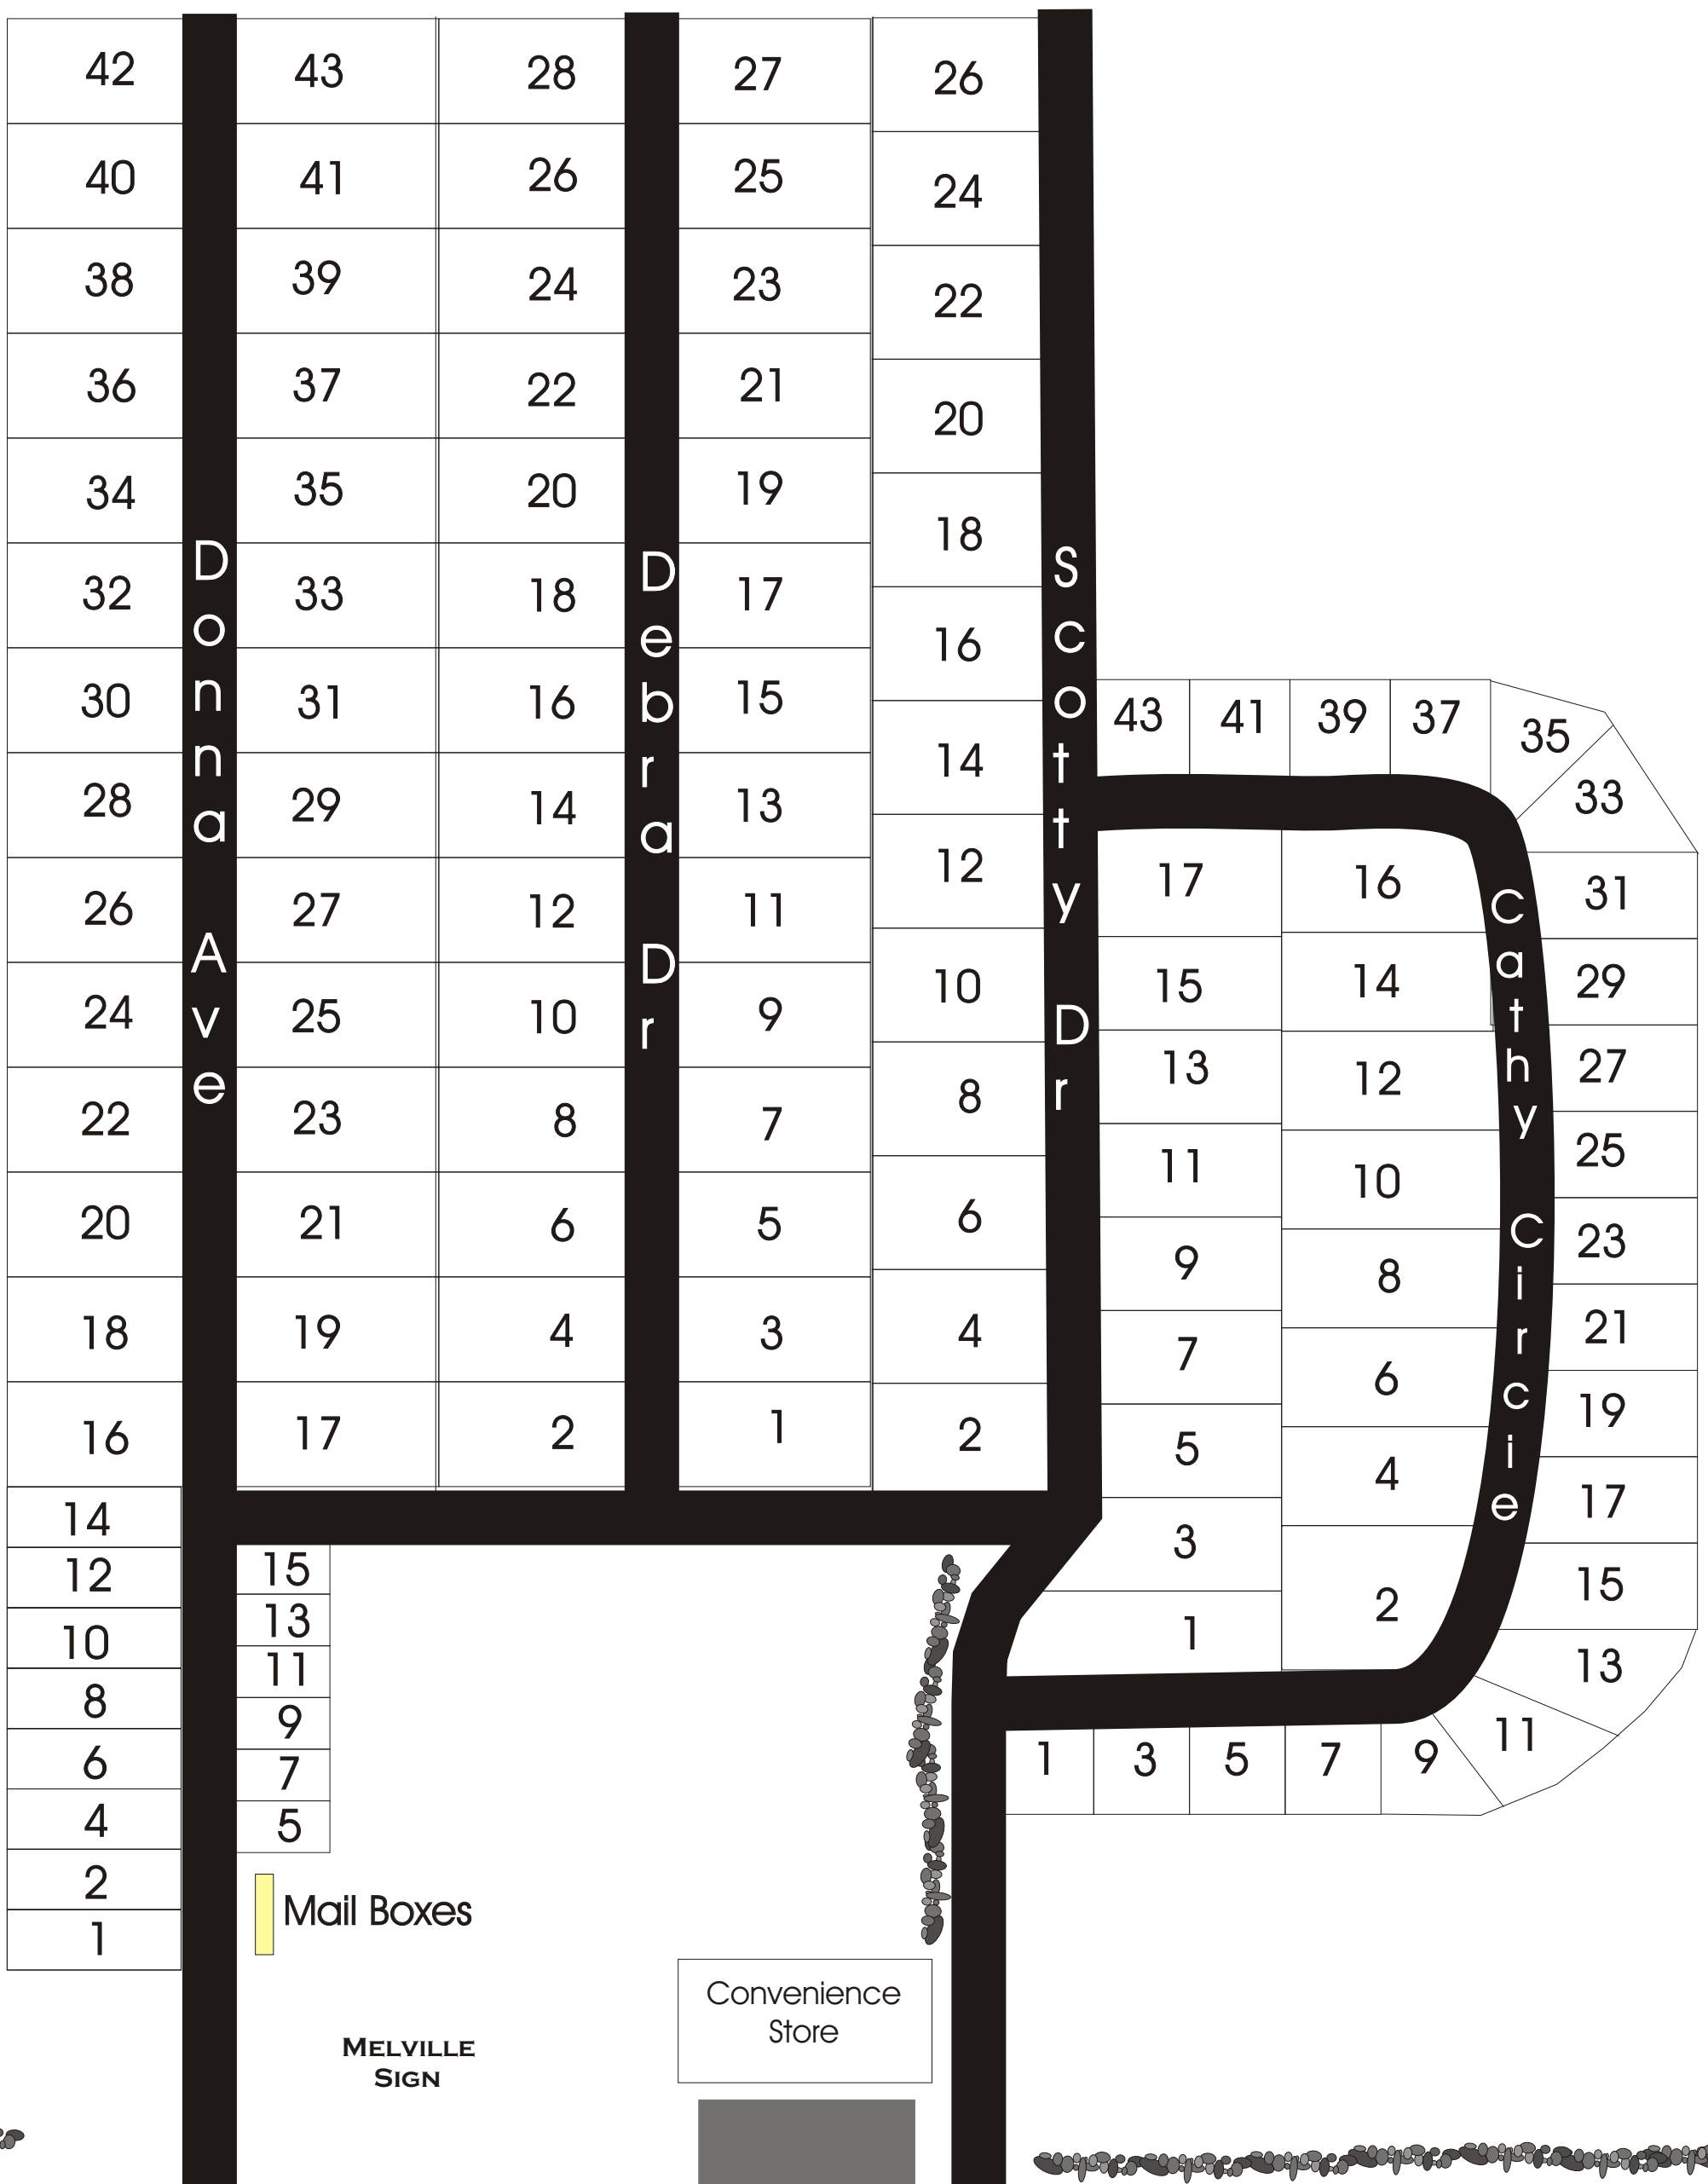

Melville

Manufactured Housing Community

Portsmouth, Rhode Island

(401) 683-4567

West Main Road

← Newport

Pizza Restaurant

Mobil Gas